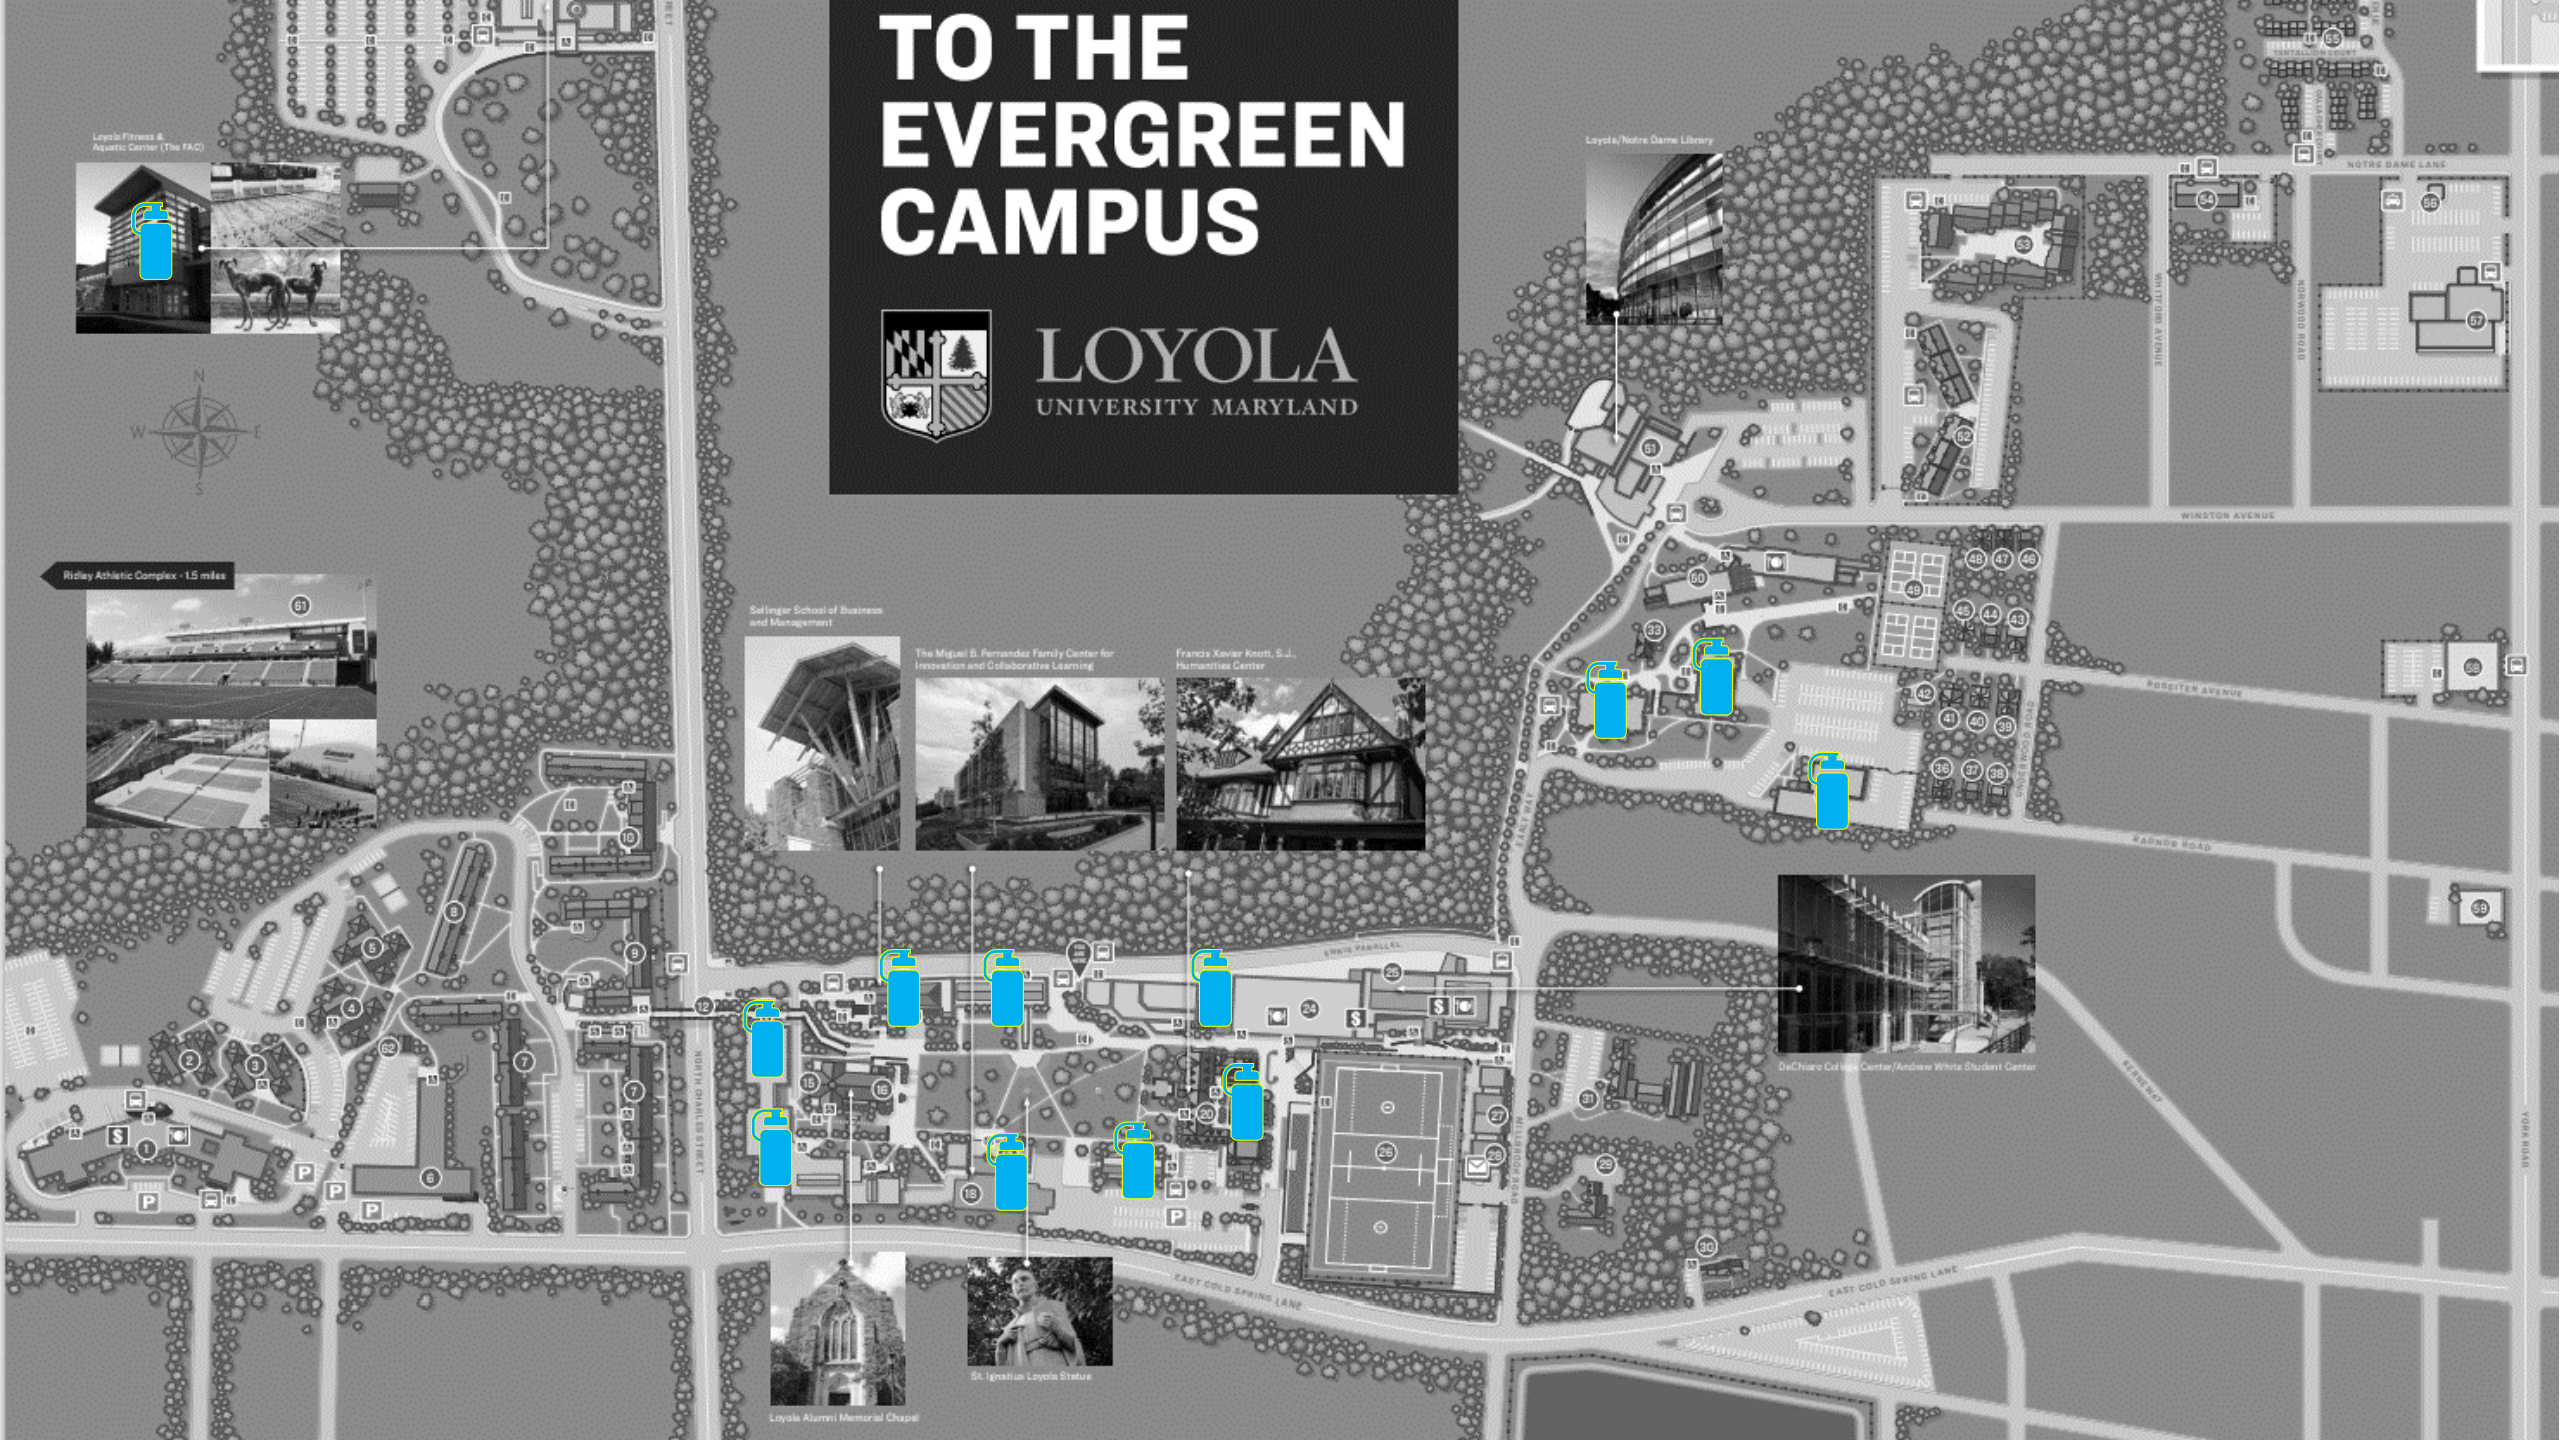

TO THE EVERGREEN CAMPUS

LOYOLA
UNIVERSITY MARYLAND