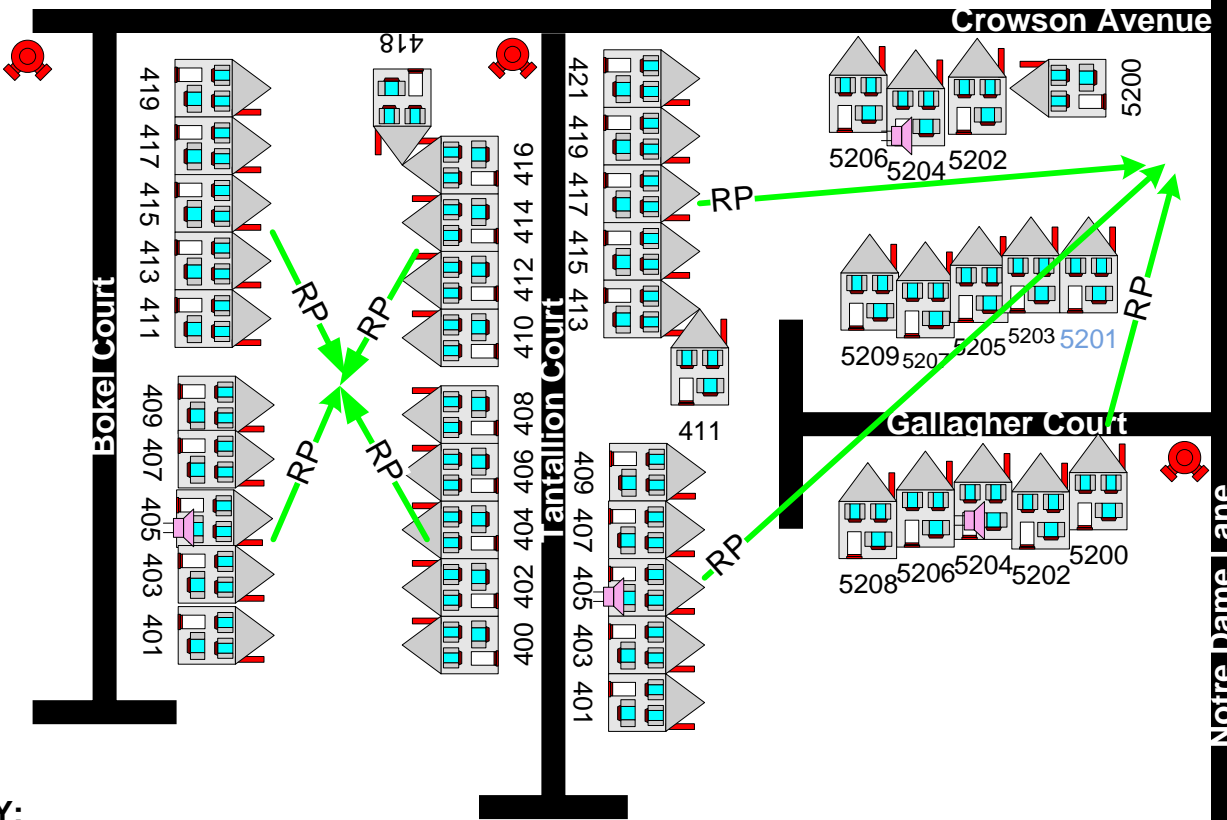

# Loyola University Maryland East Campus - Rally Point Map #3

\*\* Rahner Village on map #4

**KEY:**

- Points to the Rally Point location
- PA Speaker System
- Fire Dept Connection
- Gate
- Hydrant
- Sprinklered
- Non-Sprinklered
- Stand Alone smoke detection

# Loyola University Maryland

## Karl Rahner Village - Rally Point Map #4

**Rahner Village is Non-Sprinklered**

Alternate RP for actual fire  
5104 York Road

CVS

**KEY:**

→ RP → Points to the Rally Point location

Fire Hydrant

PA Speaker System- 1 per street