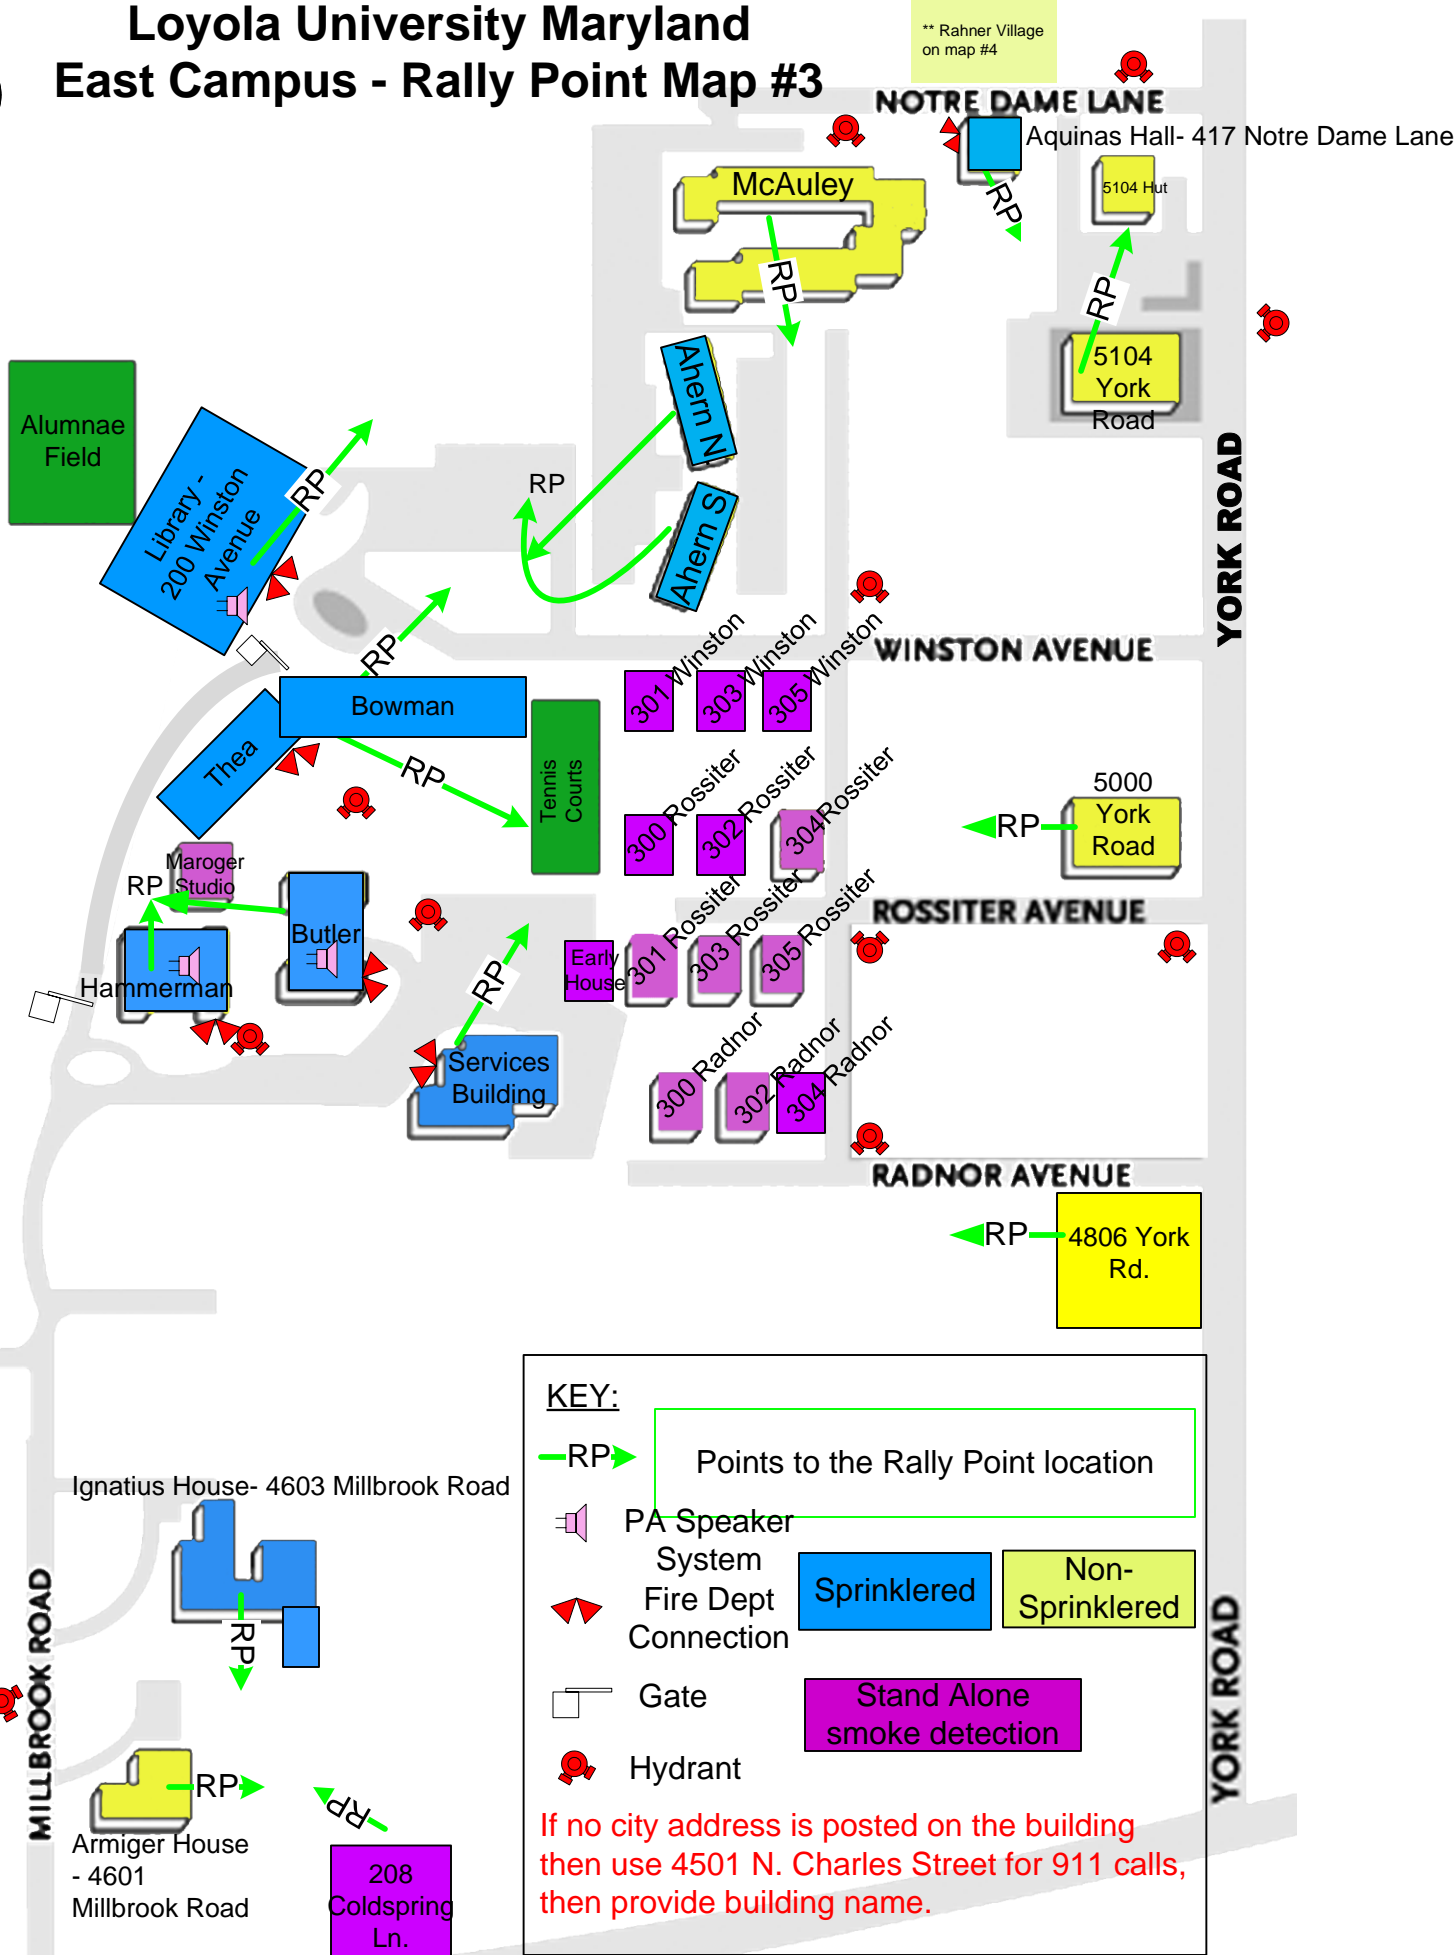

# Loyola University Maryland West Campus - Rally Point Map #1

**KEY:**

Points to the Rally Point location

Sprinklered

Non-Sprinklered

If no city address is posted on the building then use 4501 N. Charles Street for 911 calls, then provide building name.

# Loyola University Maryland Academic Quad - Rally Point Map #2

**KEY:**

Points to the Rally Point location

PA Speaker System

Fire Dept Connection

Hydrant

Gate

Sprinklered

# Loyola University Maryland East Campus - Rally Point Map #3

\*\* Rahner Village on map #4

**KEY:**

- Points to the Rally Point location
- PA Speaker System
- Fire Dept Connection
- Gate
- Hydrant
- Sprinklered
- Non-Sprinklered
- Stand Alone smoke detection

## Karl Rahner Village - Rally Point Map #4

**Rahner Village is Non-Sprinklered**

Alternate RP for actual fire  
5104 York Road

CVS

**KEY:**

→ RP → Points to the Rally Point location

Fire Hydrant

PA Speaker System- 1 per street