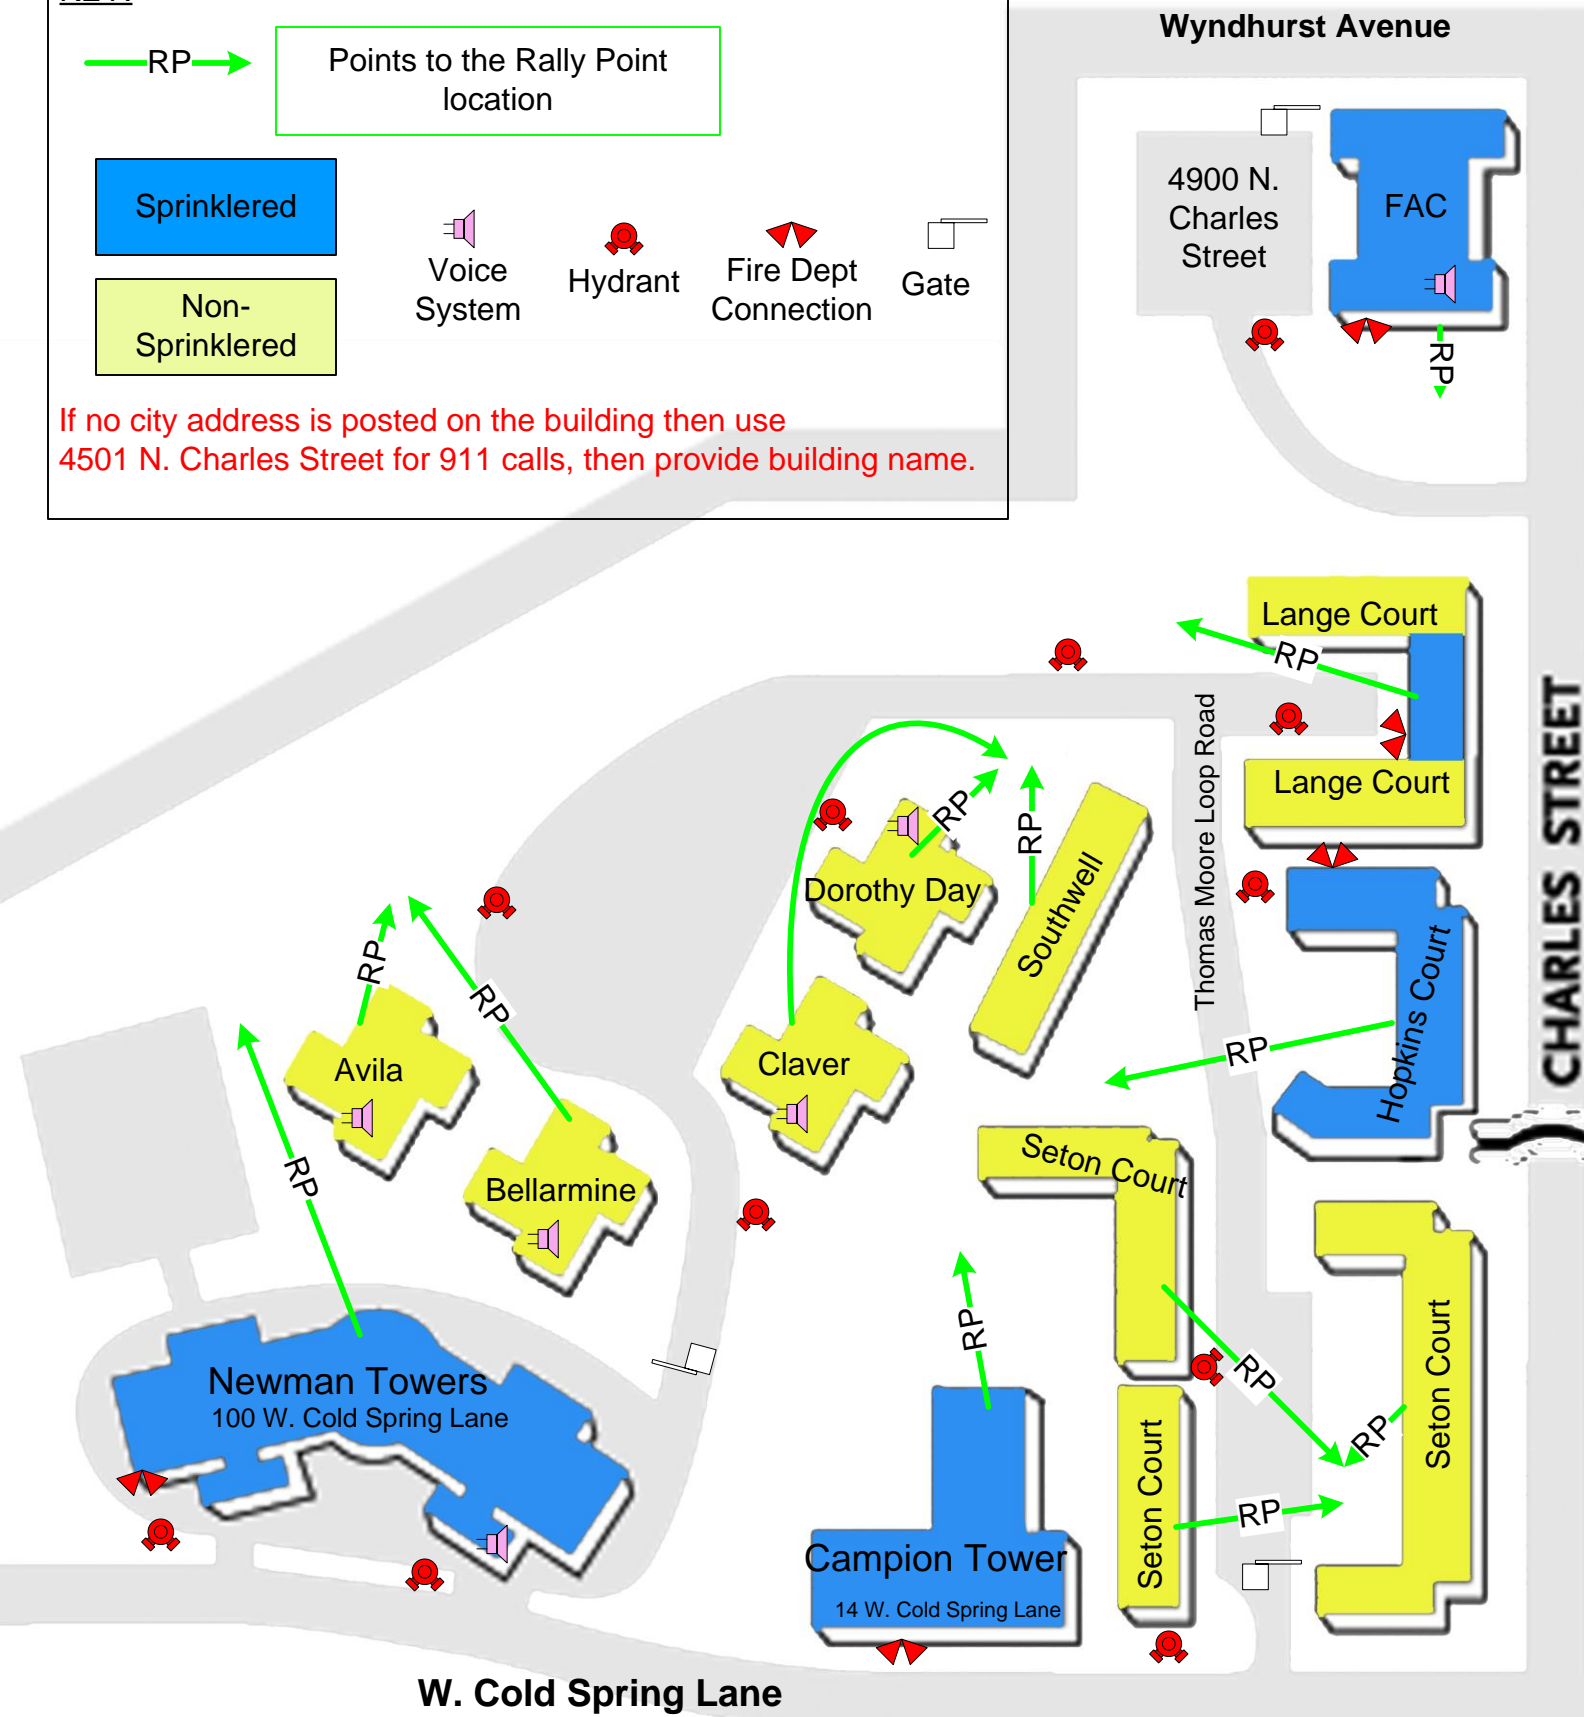

# Loyola University Maryland West Campus - Rally Point Map #1

**KEY:**

Points to the Rally Point location

Sprinklered

Non-Sprinklered

If no city address is posted on the building then use 4501 N. Charles Street for 911 calls, then provide building name.

# Loyola University Maryland Academic Quad - Rally Point Map #2

**KEY:**

Points to the Rally Point location

PA Speaker System

Fire Dept Connection

Hydrant

Gate

Sprinklered

# Loyola University Maryland East Campus - Rally Point Map #3

\*\* Rahner Village on map #4

**KEY:**

- Points to the Rally Point location
- PA Speaker System
- Fire Dept Connection
- Gate
- Hydrant
- Sprinklered
- Non-Sprinklered
- Stand Alone smoke detection

## Karl Rahner Village - Rally Point Map #4

**Rahner Village is Non-Sprinklered**

Alternate RP for actual fire  
5104 York Road

CVS

**KEY:**

→ RP → Points to the Rally Point location

Fire Hydrant

PA Speaker System- 1 per street