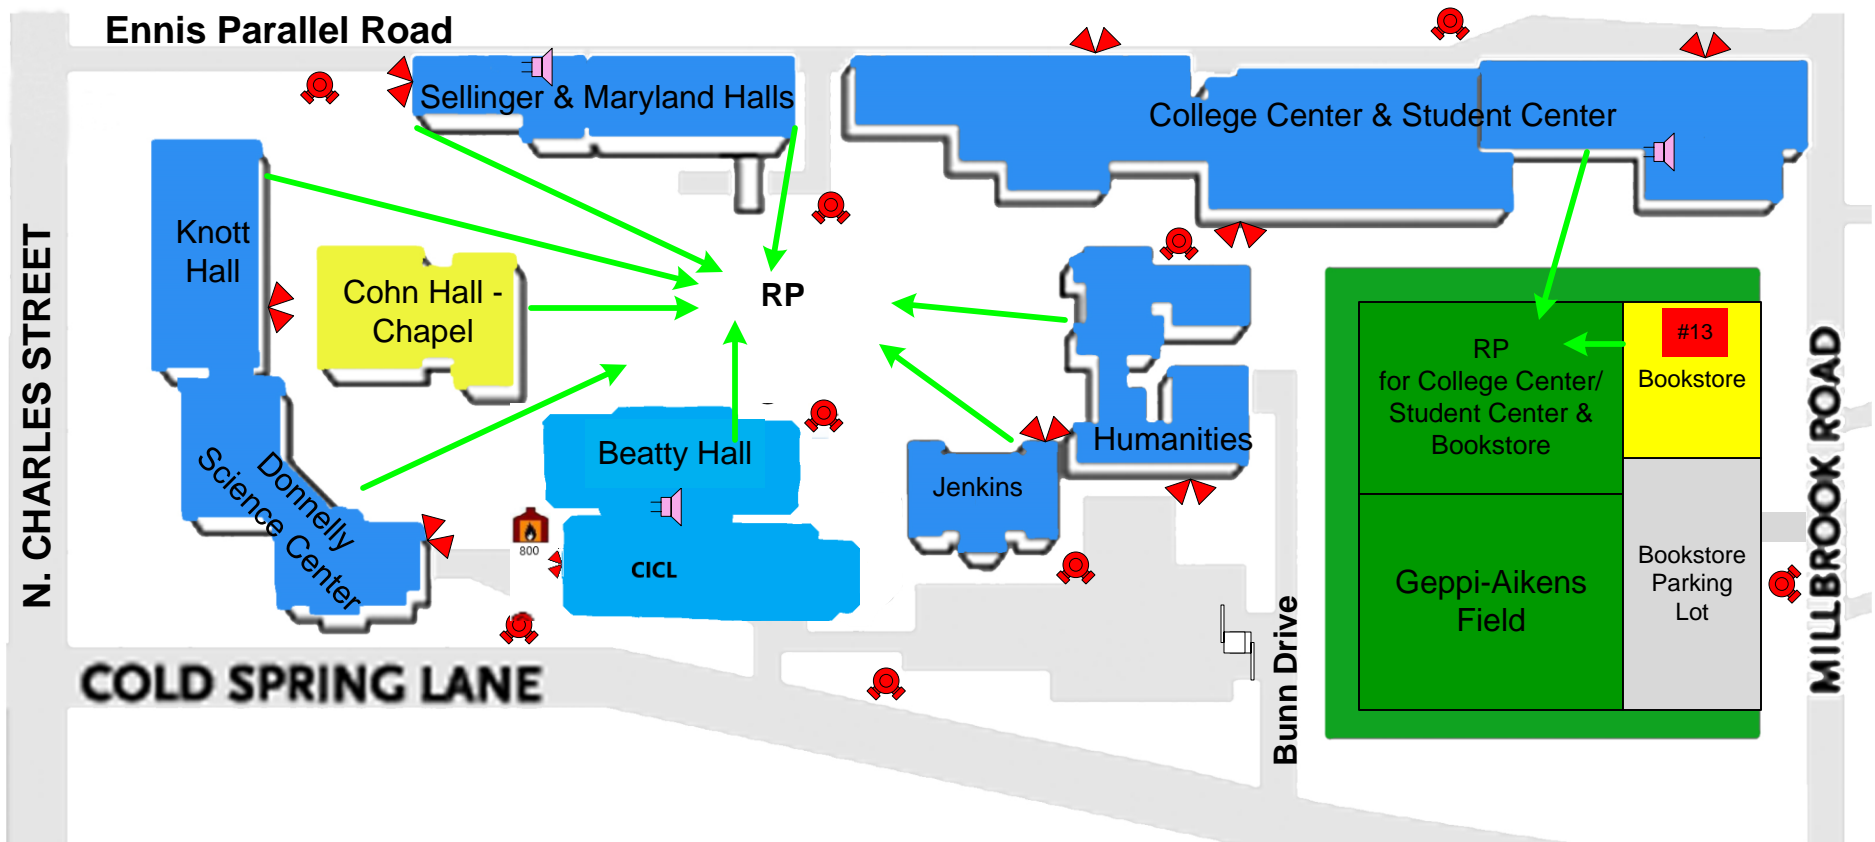

# Loyola University Maryland West Campus - Rally Point Map #1

**KEY:**

Points to the Rally Point location

Sprinklered

Non-Sprinklered

If no city address is posted on the building then use 4501 N. Charles Street for 911 calls, then provide building name.

# Loyola University Maryland Academic Quad - Rally Point Map #2

**KEY:**

Points to the Rally Point location

PA Speaker System

Fire Dept Connection

Hydrant

Gate

Sprinklered

# Loyola University Maryland East Campus - Rally Point Map #3

\*\* Rahner Village on map #4

**KEY:**

- Points to the Rally Point location
- PA Speaker System
- Fire Dept Connection
- Gate
- Hydrant
- Sprinklered
- Non-Sprinklered
- Stand Alone smoke detection

## Karl Rahner Village - Rally Point Map #4

**Rahner Village is Non-Sprinklered**

Alternate RP for actual fire  
5104 York Road

CVS

**KEY:**

→ RP → Points to the Rally Point location

Fire Hydrant

PA Speaker System- 1 per street