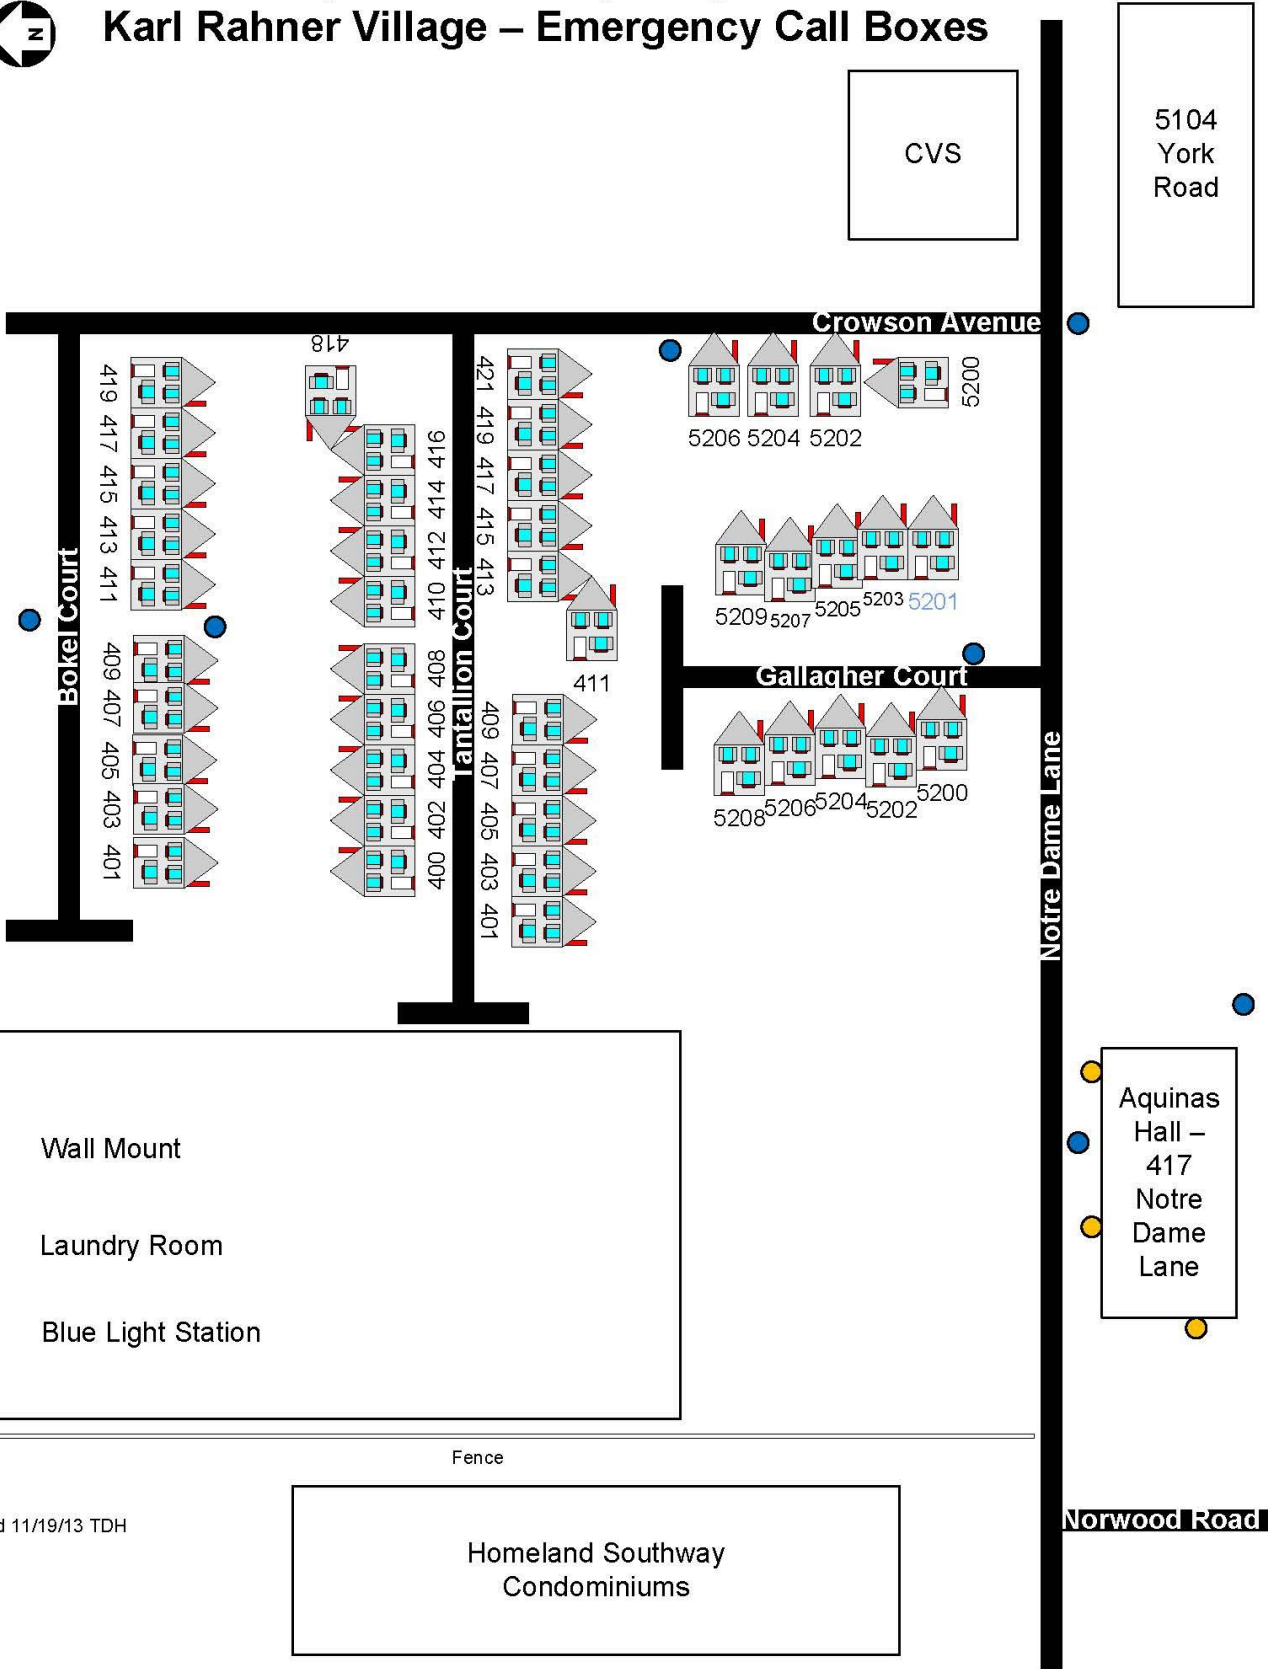

Loyola University Maryland East Campus – Emergency Call Boxes

Loyola University Maryland Academic Quad - Emergency Call Boxes

KEY:

		
 Wall Mount	Laundry Room	Blue Light Station

Updated 11-19-13 TDH

Loyola University Maryland West Campus – Emergency Call Boxes

KEY

- Wall Mount
- Laundry Room
- Blue Light Station

Loyola University Maryland Karl Rahner Village – Emergency Call Boxes

KEY:

- Wall Mount
- Laundry Room
- Blue Light Station

Updated 11/19/13 TDH

Fence

Homeland Southway
Condominiums

Norwood Road

Ridley Athletic Complex – Emergency Call Boxes

Loyola University Maryland Timonium Graduate Center – Emergency Call Boxes

KEY:

- Wall Mount
- Laundry Room
- Blue Light Station