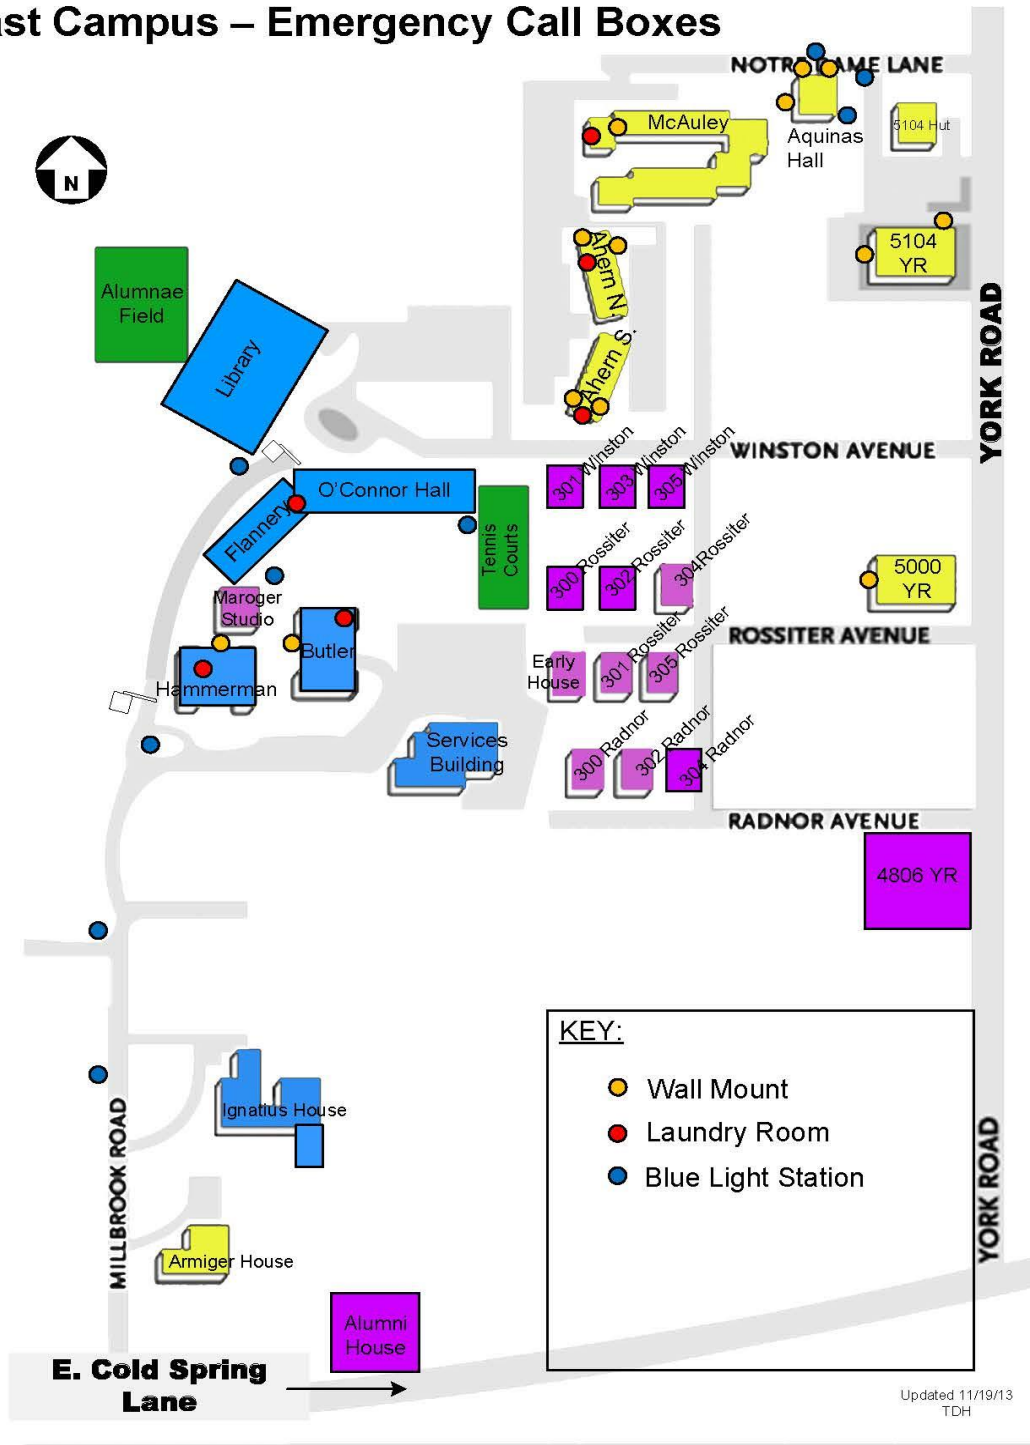

Loyola University Maryland East Campus – Emergency Call Boxes

Loyola University Maryland Academic Quad - Emergency Call Boxes

KEY:

		
 Wall Mount	Laundry Room	Blue Light Station

Updated 11-19-13 TDH

Loyola University Maryland West Campus – Emergency Call Boxes

KEY

- Wall Mount
- Laundry Room
- Blue Light Station

Loyola University Maryland Karl Rahner Village – Emergency Call Boxes

KEY:

- Wall Mount
- Laundry Room
- Blue Light Station

Updated 11/19/13 TDH

Fence

Homeland Southway
Condominiums

Norwood Road

Ridley Athletic Complex – Emergency Call Boxes

Loyola University Maryland Timonium Graduate Center – Emergency Call Boxes

KEY:

- Wall Mount
- Laundry Room
- Blue Light Station