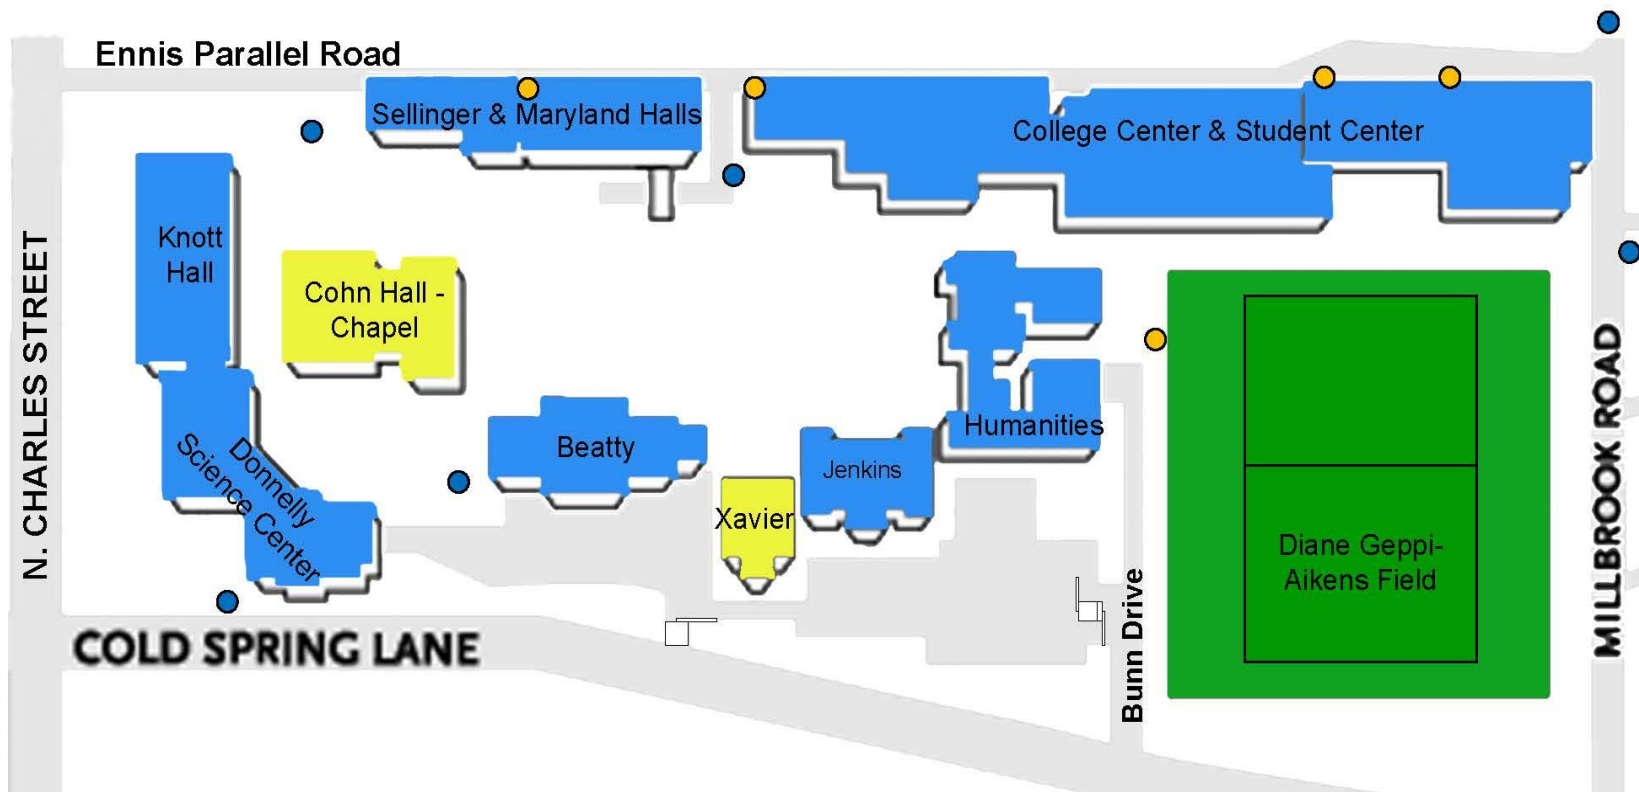

Loyola University Maryland East Campus – Emergency Call Boxes

Loyola University Maryland Academic Quad - Emergency Call Boxes

KEY:

		
 Wall Mount	Laundry Room	Blue Light Station

Updated 11-19-13 TDH

Loyola University Maryland West Campus – Emergency Call Boxes

KEY

- Wall Mount
- Laundry Room
- Blue Light Station

Loyola University Maryland Karl Rahner Village – Emergency Call Boxes

KEY:

- Wall Mount
- Laundry Room
- Blue Light Station

Updated 11/19/13 TDH

Fence

Homeland Southway
Condominiums

Norwood Road

Ridley Athletic Complex – Emergency Call Boxes

Loyola University Maryland Timonium Graduate Center – Emergency Call Boxes

KEY:

- Wall Mount
- Laundry Room
- Blue Light Station