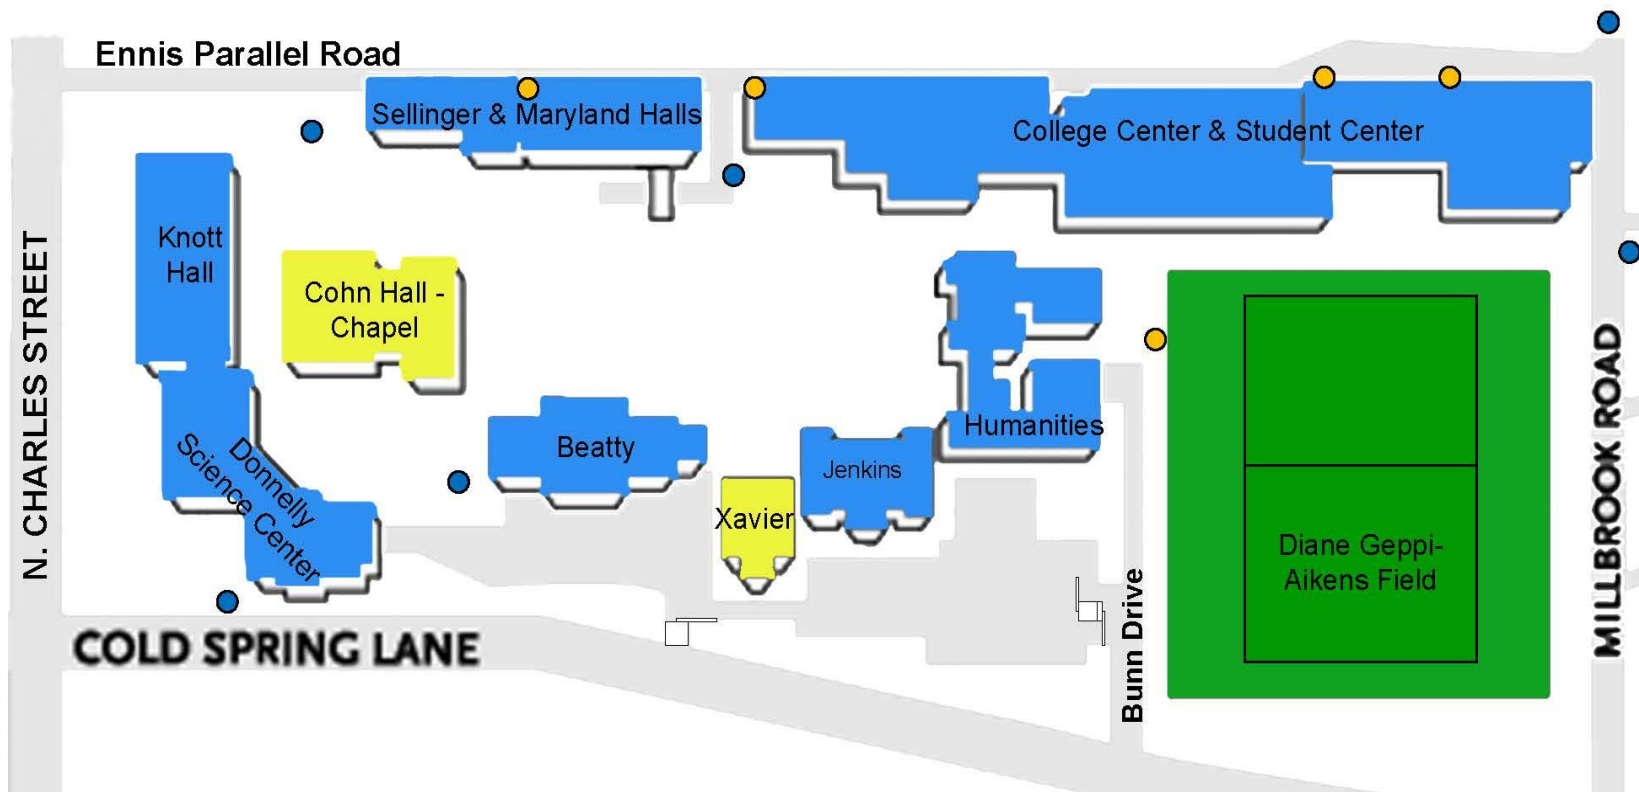

Loyola University Maryland East Campus – Emergency Call Boxes

Loyola University Maryland Academic Quad - Emergency Call Boxes

KEY:

●	●	●
Wall Mount	Laundry Room	Blue Light Station

Updated 11-19-13 TDH

Loyola University Maryland West Campus – Emergency Call Boxes

KEY	
	Wall Mount
	Laundry Room
	Blue Light Station

Loyola University Maryland Karl Rahner Village – Emergency Call Boxes

KEY:

- Wall Mount
- Laundry Room
- Blue Light Station

Updated 11/19/13 TDH

Fence

Homeland Southway
Condominiums

5104
York
Road

CVS

Aquinas
Hall –
417
Notre
Dame
Lane

Norwood Road

Ridley Athletic Complex – Emergency Call Boxes