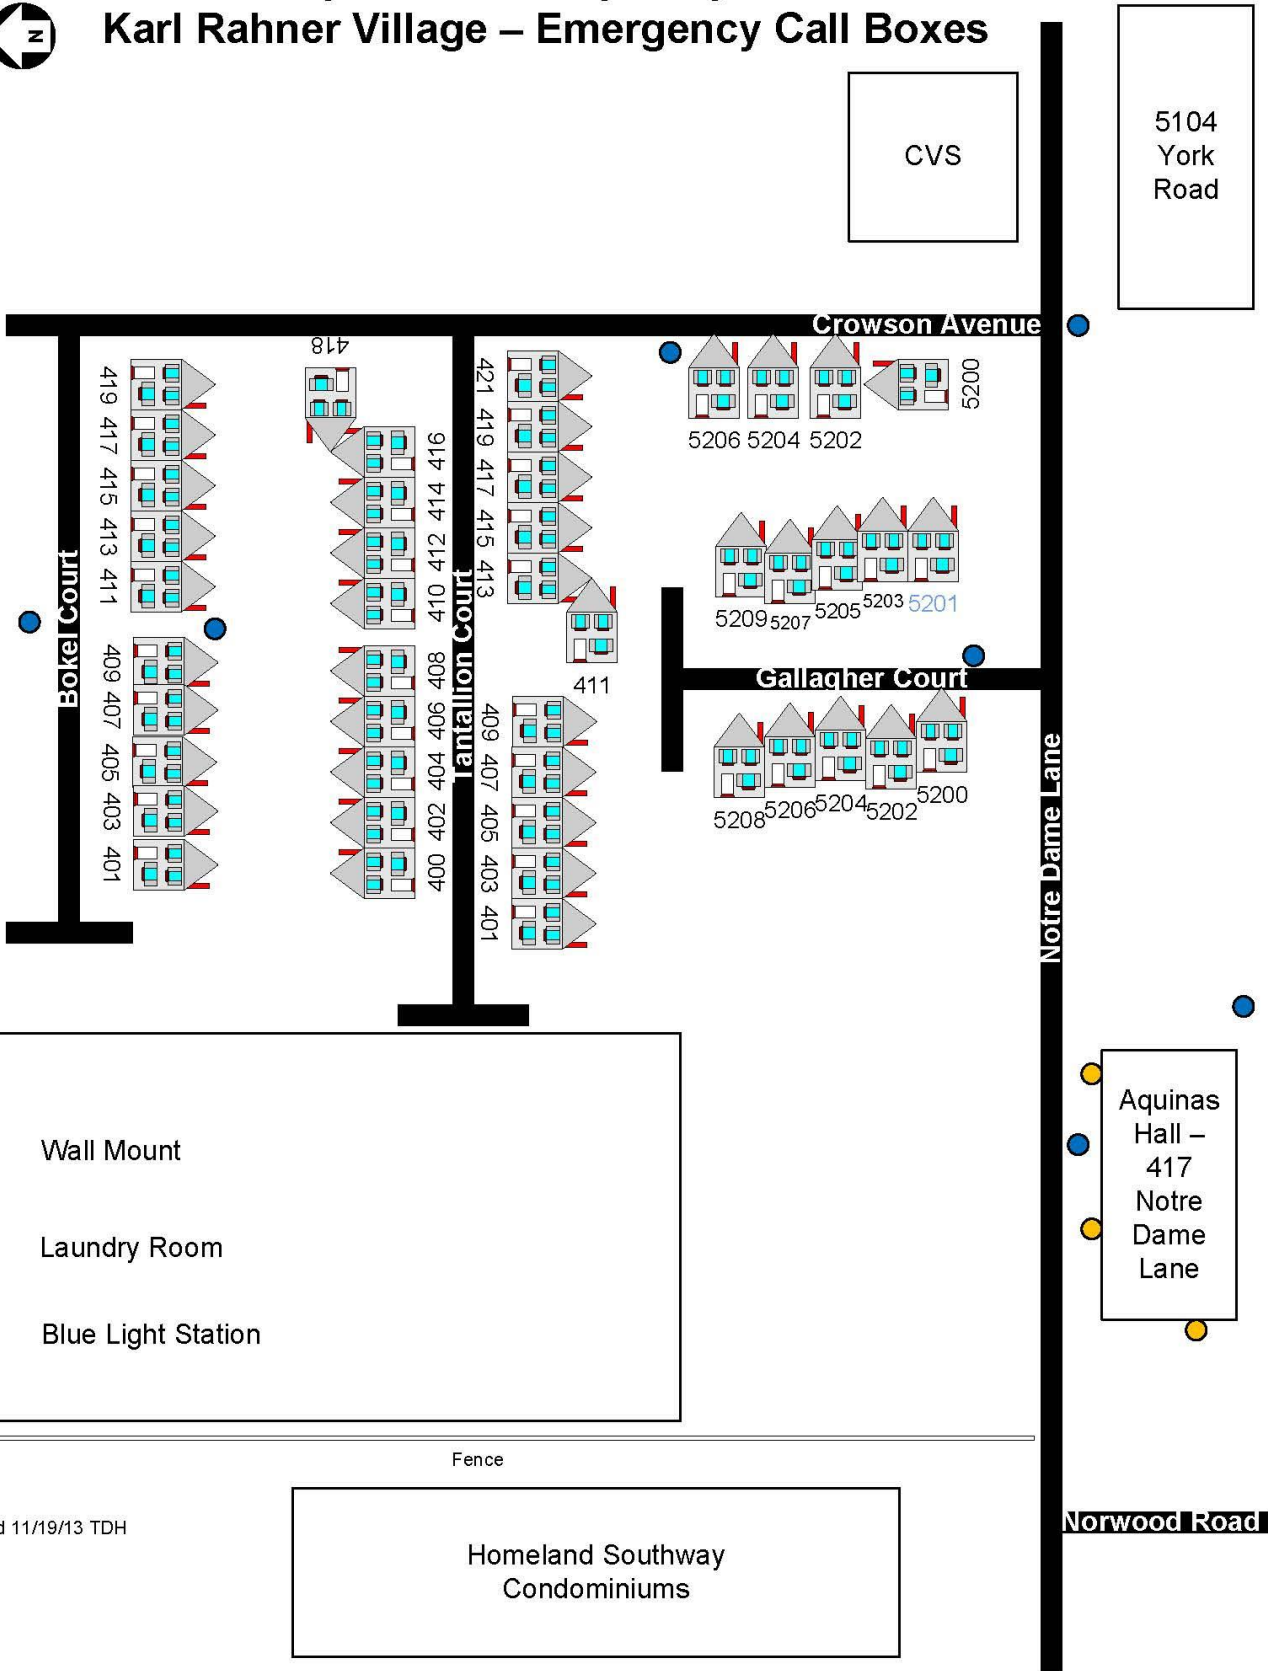

Loyola University Maryland East Campus – Emergency Call Boxes

Loyola University Maryland Academic Quad - Emergency Call Boxes

KEY:

●	●	●
Wall Mount	Laundry Room	Blue Light Station

Updated 11-19-13 TDH

Loyola University Maryland West Campus – Emergency Call Boxes

KEY	
	Wall Mount
	Laundry Room
	Blue Light Station

Loyola University Maryland Karl Rahner Village – Emergency Call Boxes

KEY:

- Wall Mount
- Laundry Room
- Blue Light Station

Updated 11/19/13 TDH

Fence

Homeland Southway
Condominiums

5104
York
Road

CVS

Aquinas
Hall –
417
Notre
Dame
Lane

Norwood Road

Ridley Athletic Complex – Emergency Call Boxes