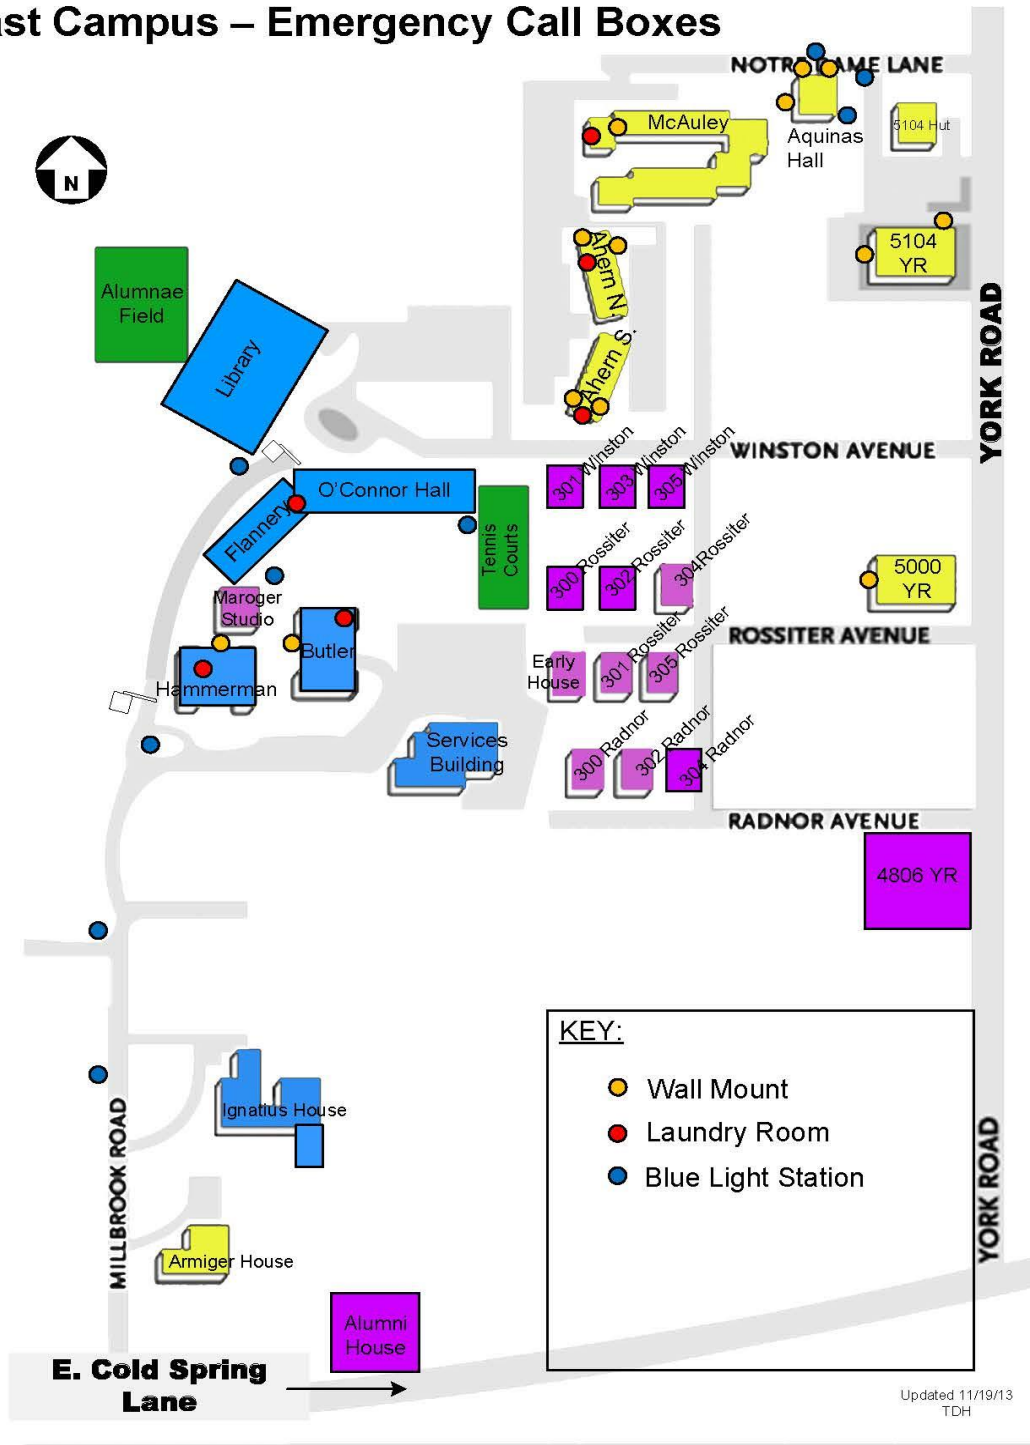

Loyola University Maryland East Campus – Emergency Call Boxes

Loyola University Maryland Academic Quad - Emergency Call Boxes

KEY:

●	●	●
Wall Mount	Laundry Room	Blue Light Station

Updated 11-19-13 TDH

Loyola University Maryland West Campus – Emergency Call Boxes

KEY	
	Wall Mount
	Laundry Room
	Blue Light Station

Loyola University Maryland Karl Rahner Village – Emergency Call Boxes

KEY:

- Wall Mount
- Laundry Room
- Blue Light Station

Updated 11/19/13 TDH

Fence

Homeland Southway
Condominiums

5104
York
Road

CVS

Aquinas
Hall –
417
Notre
Dame
Lane

Norwood Road

Ridley Athletic Complex – Emergency Call Boxes